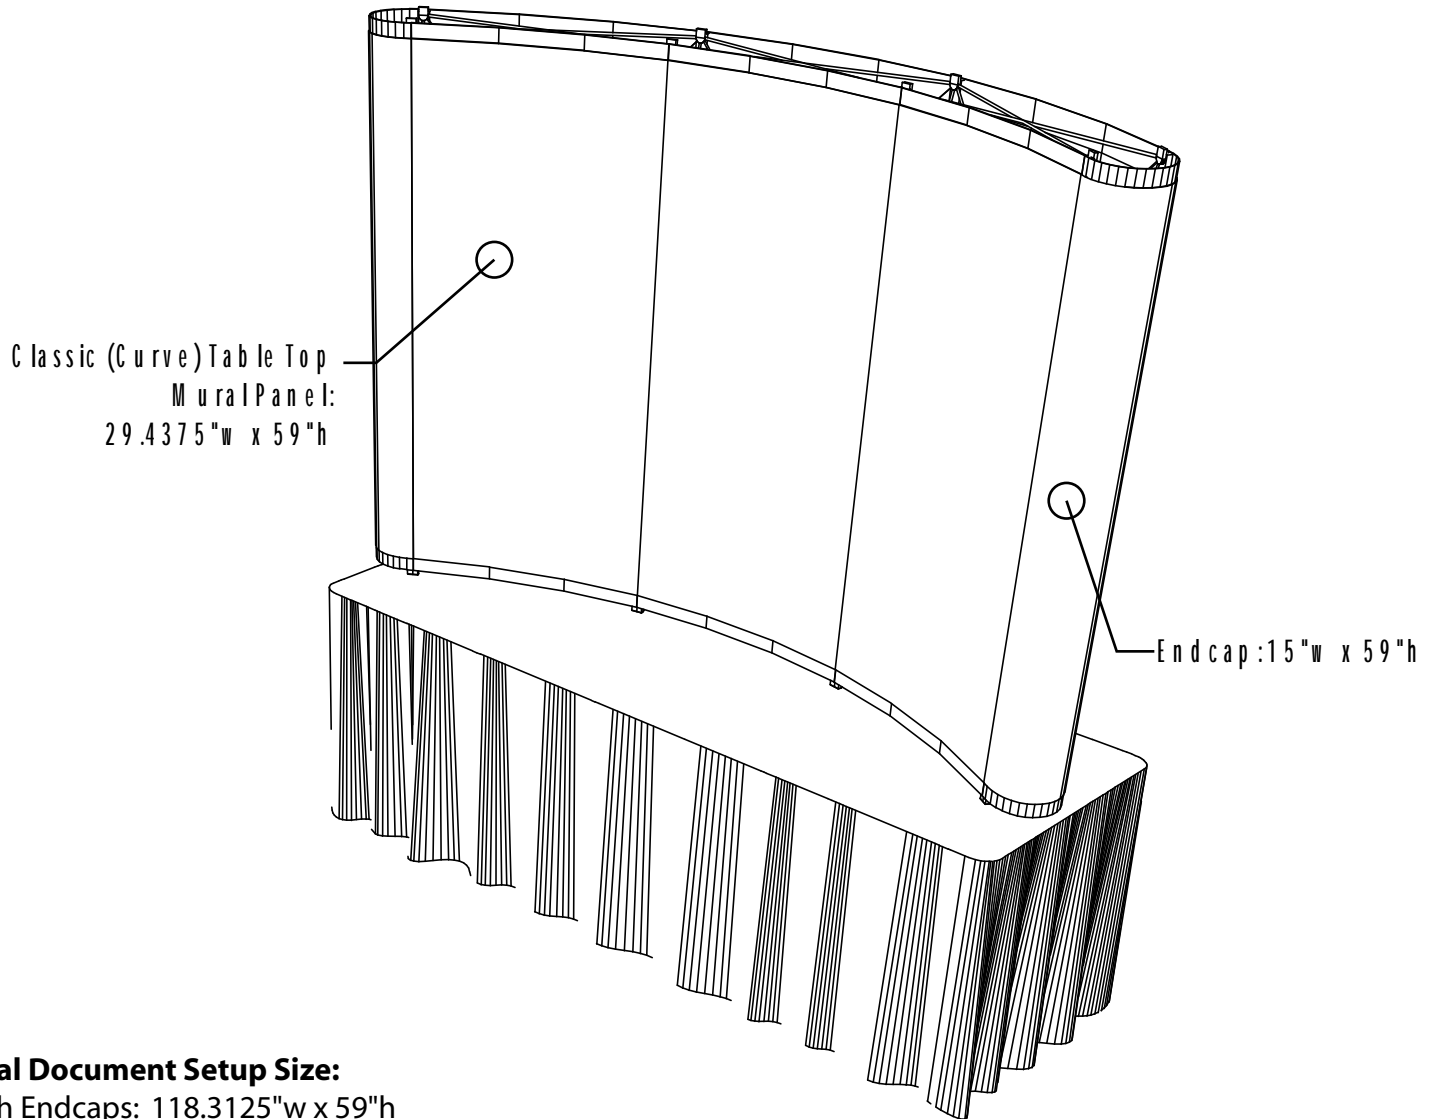

*Production ready art supplied on disk should have all images placed and cropped as they are to appear in final graphics. All text should have been proofed for spelling and grammar. Partial art provided on disk does not constitute production ready art and may incur art/computer charges. Art that is not production ready may also extend normal production time of 7-10 days.*

**It is recommended that files be built at 100% of size to avoid scaling issues.**

**Total Document Setup Size:**

With Endcaps: 118.3125"w x 59"h

Without Endcaps: 88.3125"w x 59"h

**For more information on building files and submitting artwork visit our website at [www.designknowhow.com](http://www.designknowhow.com) and click on the tech support link, or contact our Art Department at 800.252.1277 ext.113**