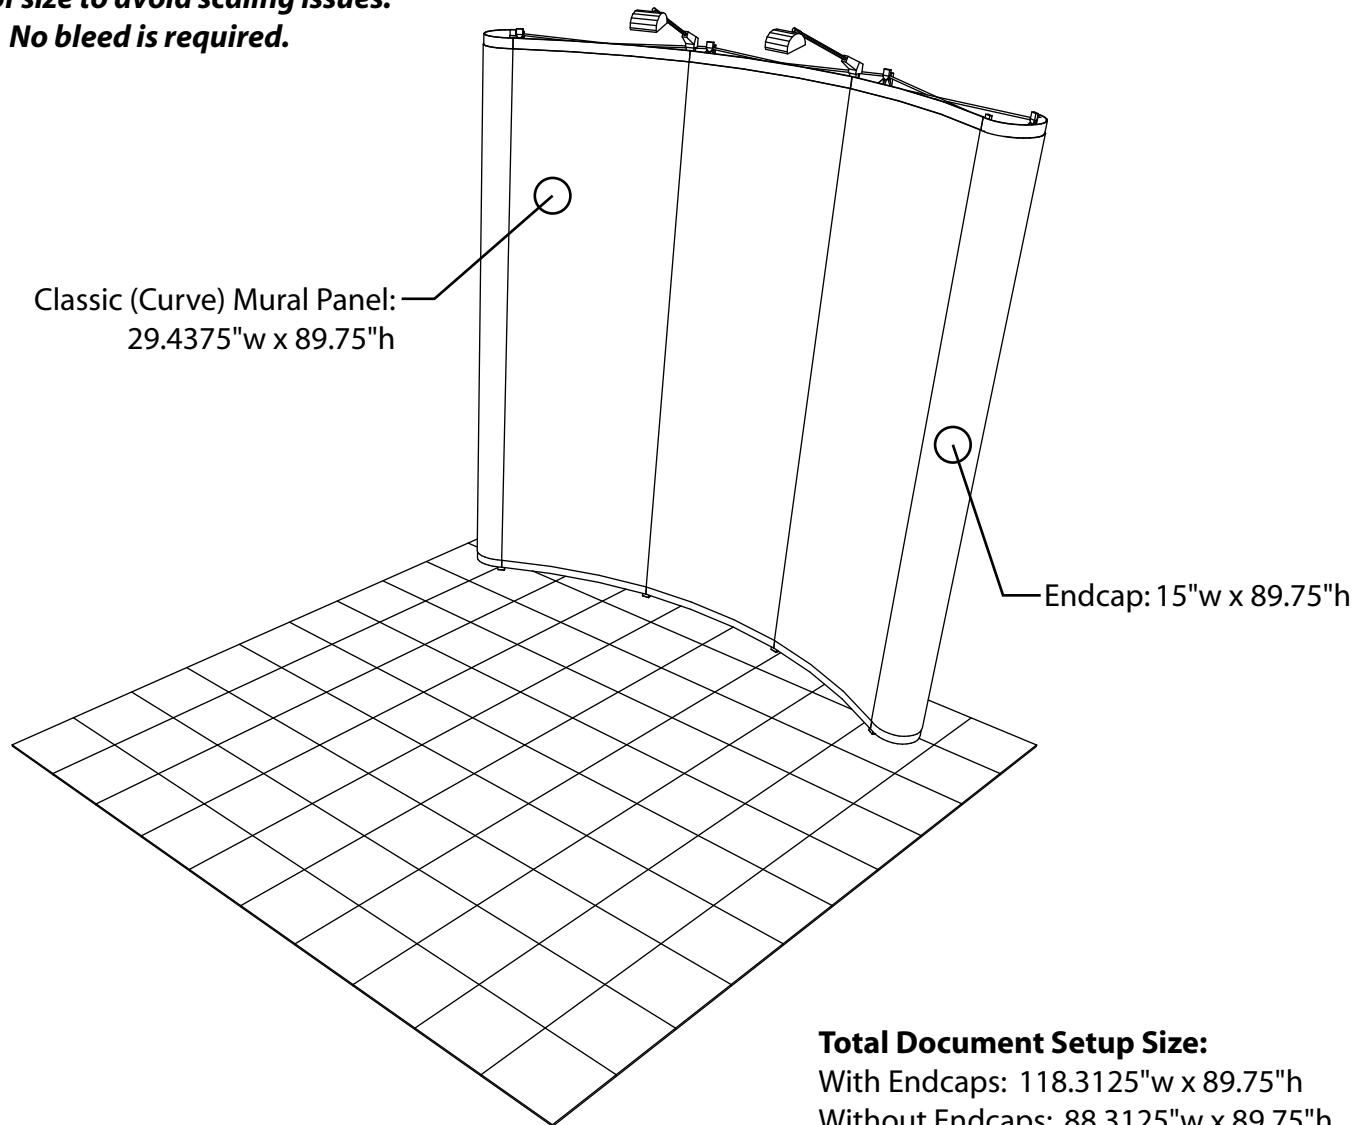

Production ready art supplied on disk should have all images placed and cropped as they are to appear in final graphics. All text should have been proofed for spelling and grammar. Partial art provided on disk does not constitute production ready art and may incur art / computer charges. Art that is not production ready may also extend normal production time of 7-10 days.

**It is recommended that files be built at 100% of size to avoid scaling issues. No bleed is required.**

**For more information on building files and submitting artwork visit our website at [www.designknowhow.com](http://www.designknowhow.com) and click on the tech support link, or contact our Art Department at 800.252.1277 ext. 113**