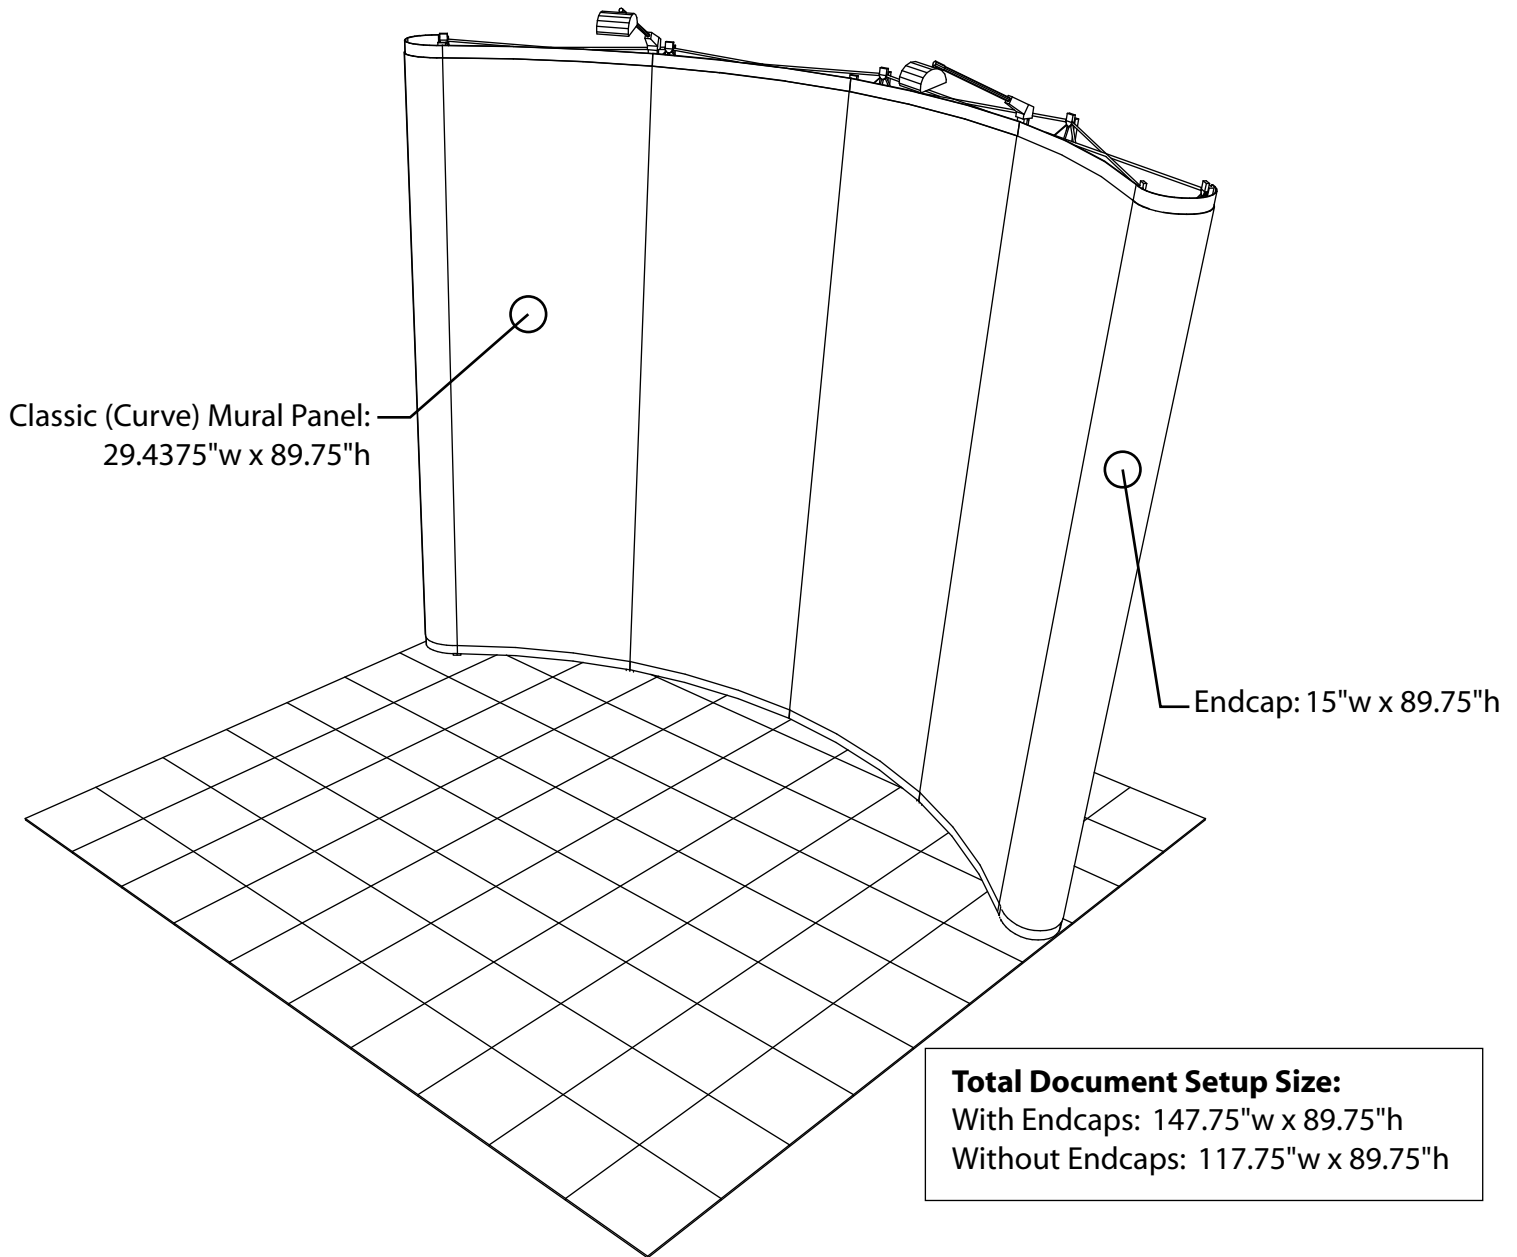

Production ready art supplied on disk should have all images placed and cropped as they are to appear in final graphics. All text should have been proofed for spelling and grammar. Partial art provided on disk does not constitute production ready art and may incur art / computer charges. Art that is not production ready may also extend normal production time of 7-10 days.

It is recommended that files be built at 100% of size to avoid scaling issues.

For more information on building files and submitting artwork visit our website at www.designknowhow.com and click on the tech support link, or contact our Art Department at 800.252.1277 ext. 113