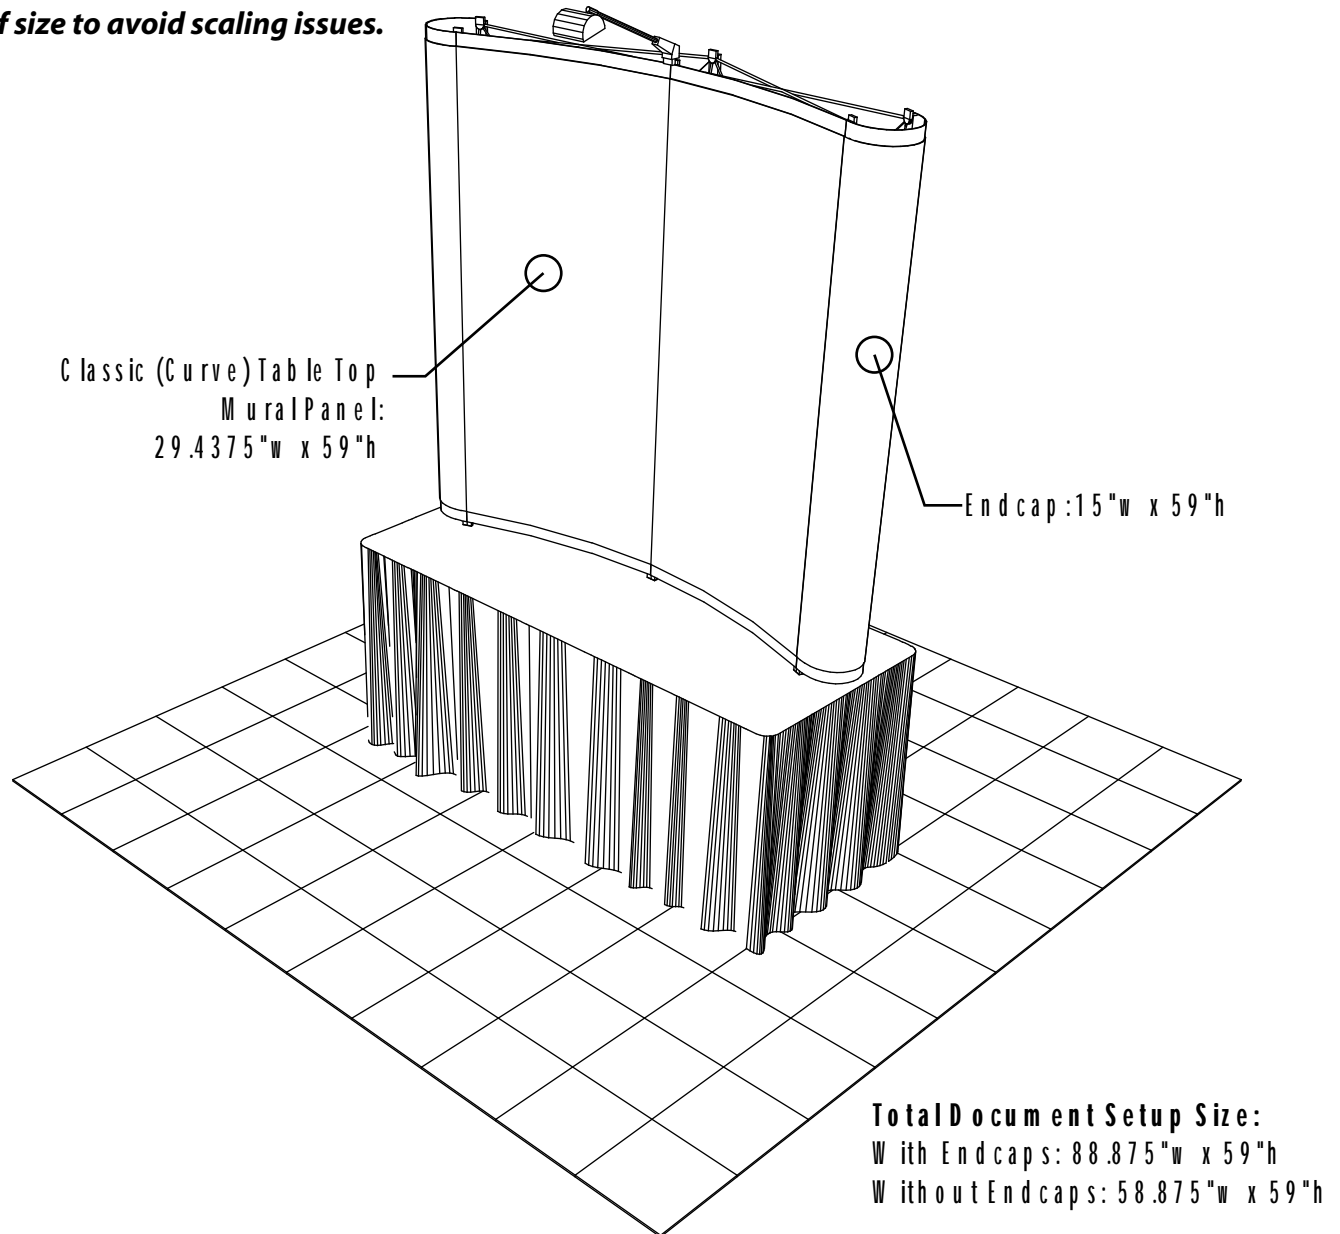

*Production ready art supplied on disk should have all images placed and cropped as they are to appear in final graphics. All text should have been proofed for spelling and grammar. Partial art provided on disk does not constitute production ready art and may incur art/computer charges. Art that is not production ready may also extend normal production time of 7-10 days.*

**It is recommended that files be built at 100% of size to avoid scaling issues.**

**For more information on building files and submitting artwork visit our website at [www.designknowhow.com](http://www.designknowhow.com) and click on the tech support link, or contact our Art Department at 800.252.1277 ext.113**