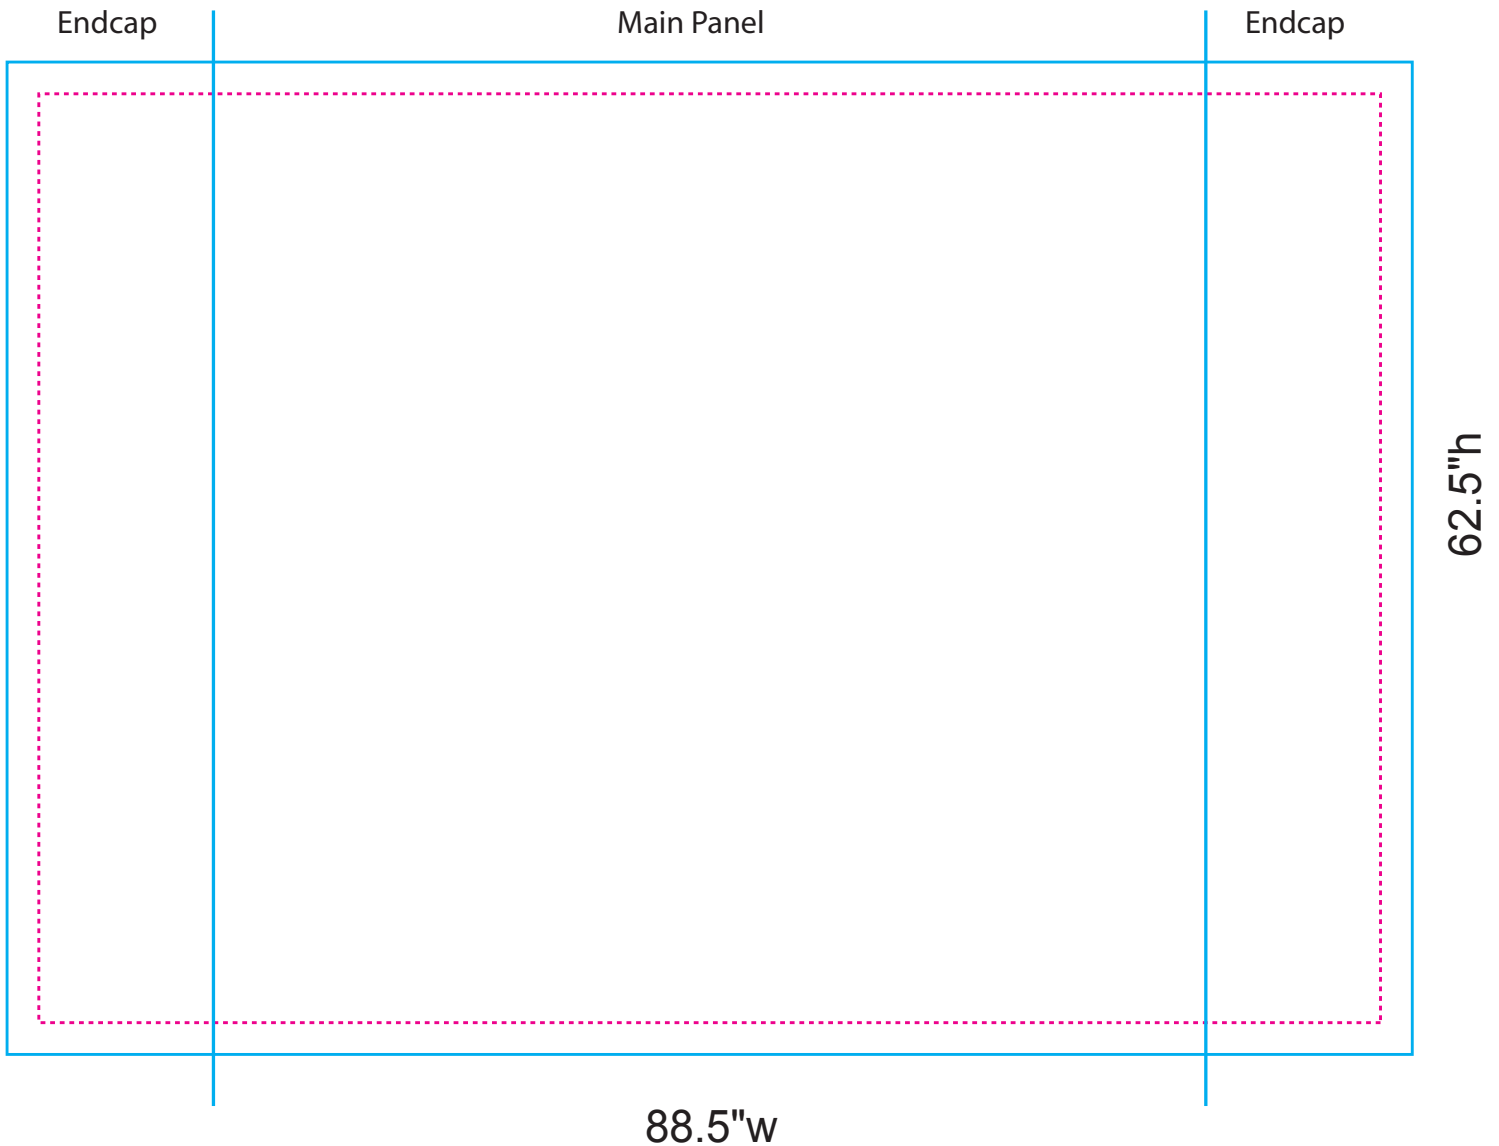

# 2x2 Burst SL With Endcaps

Final size: 88.5"w x 62.5"h  
Stitching area: 84.5"w x 58.5"h

Please make sure text and images are at least 1" away from stitching and panel break.