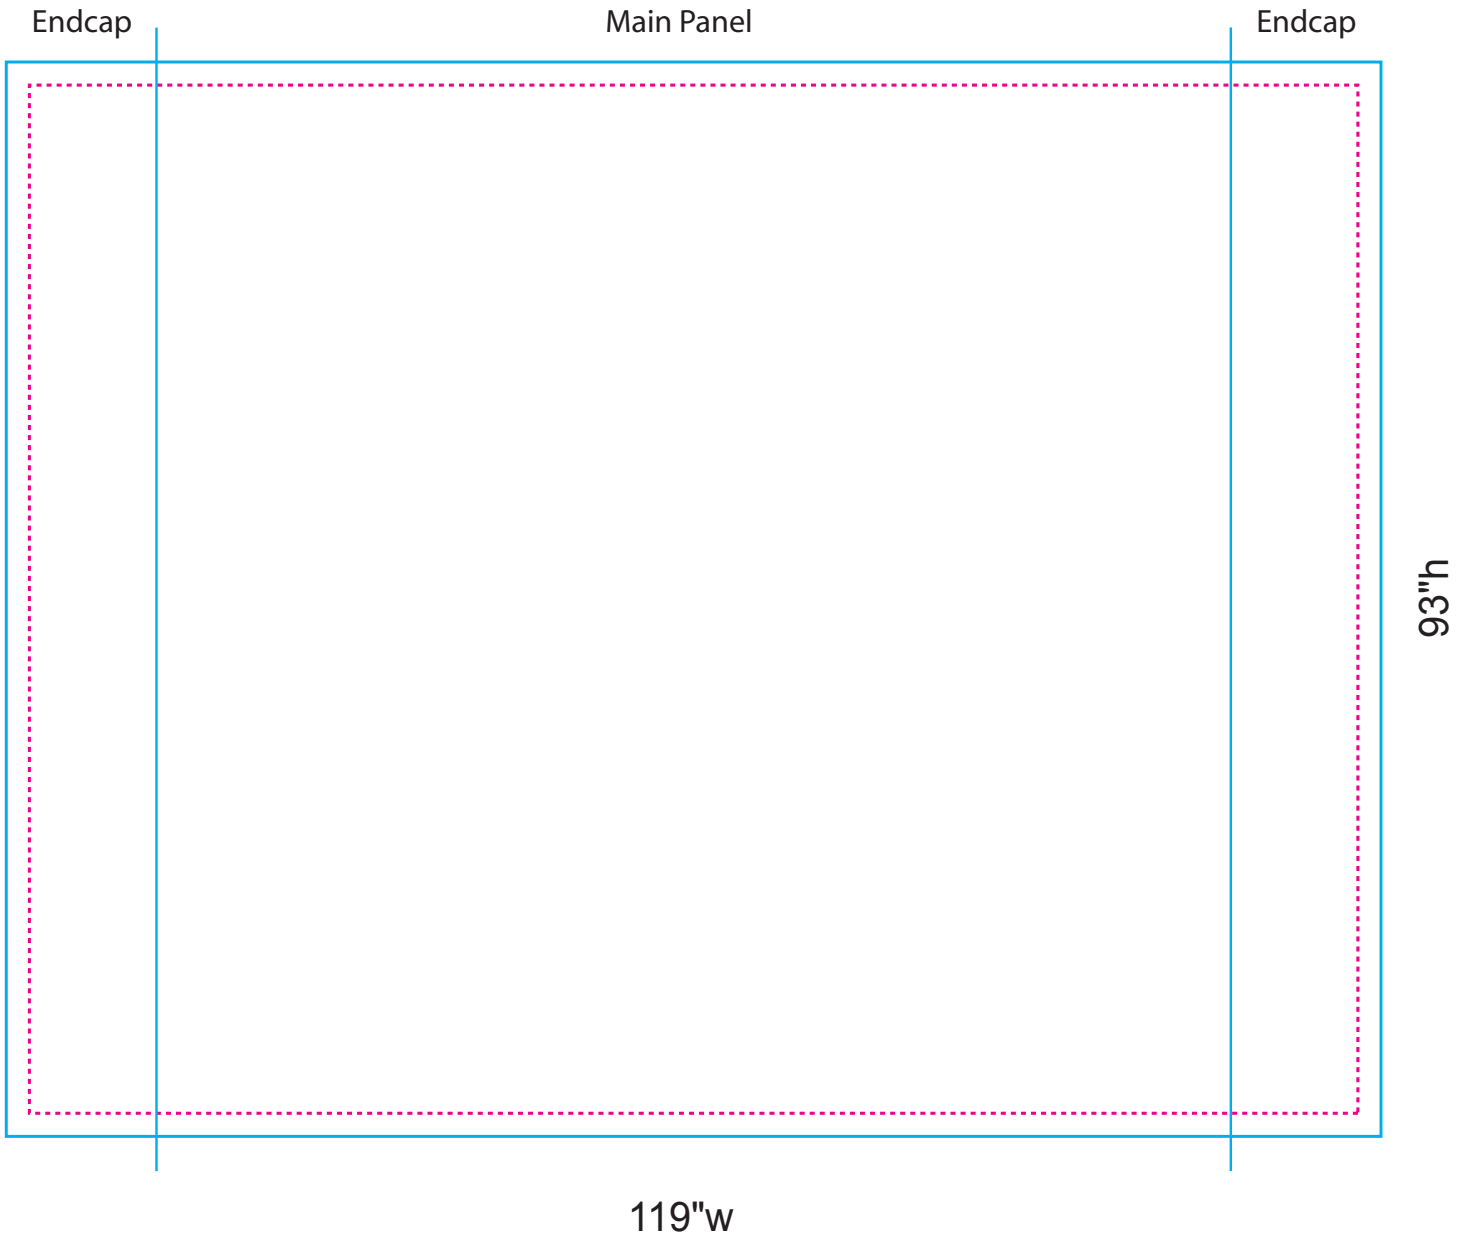

3x3 Burst SL With Endcaps

Final size: 119" w x 93" h
Stitching area: 115" w x 89" h

Please make sure text and images are at least 1" away from stitching and panel break.