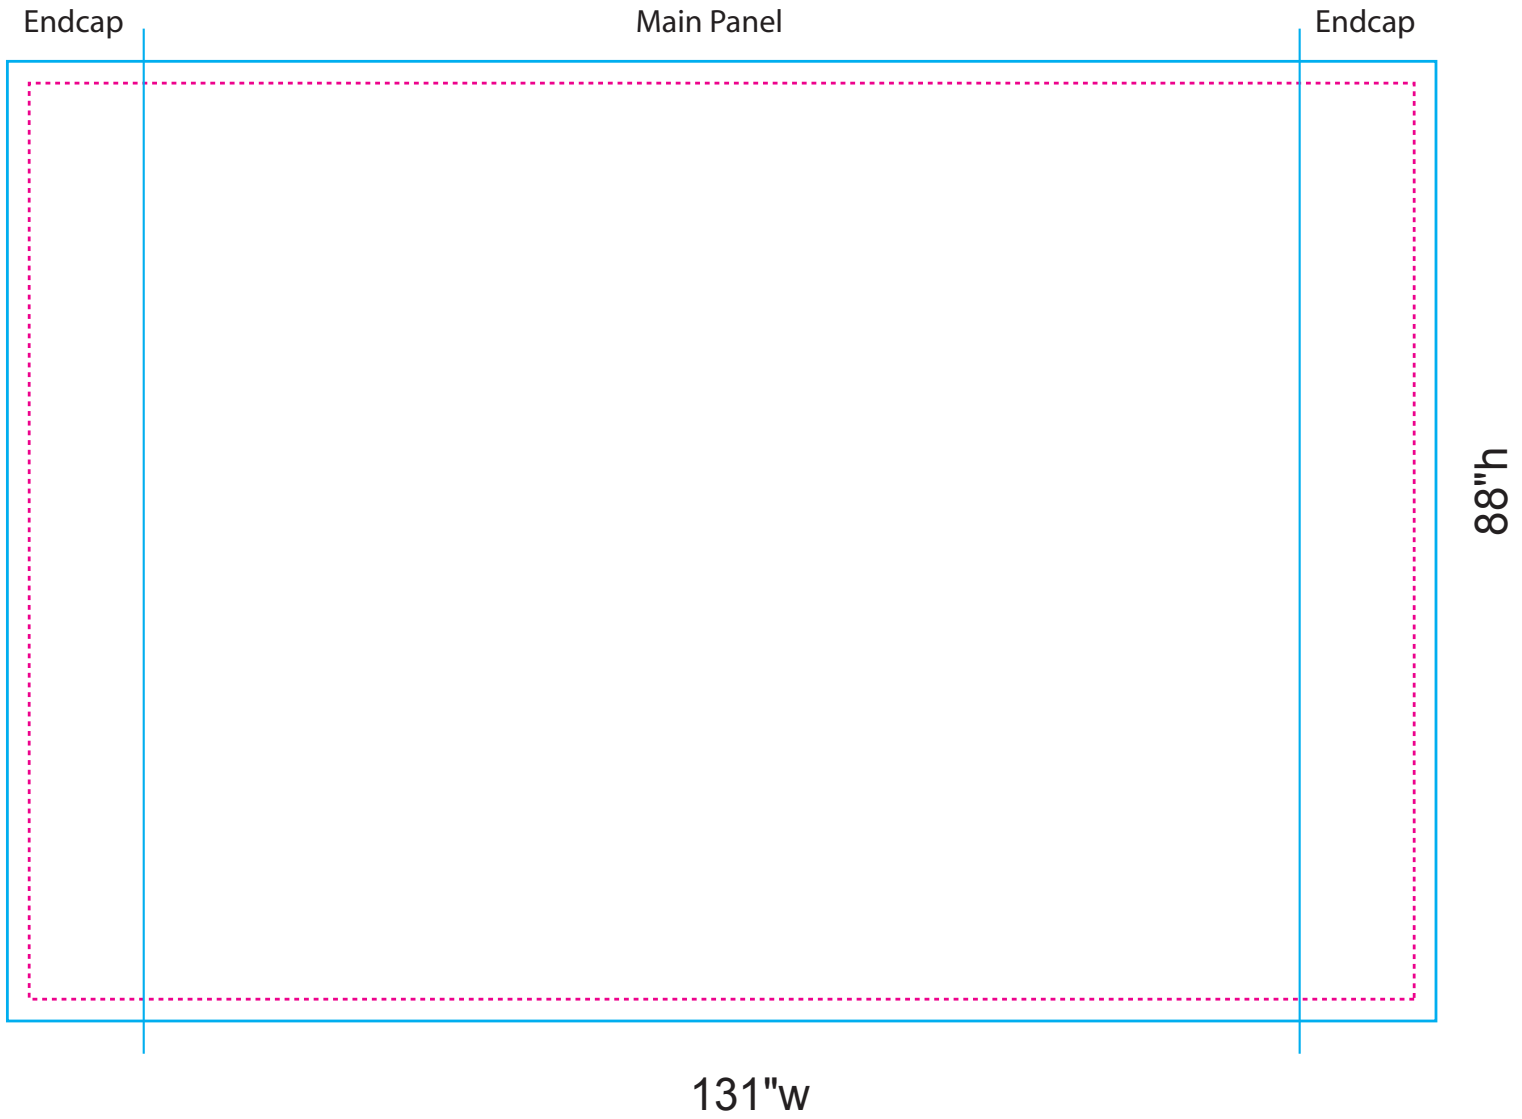

4x3 Curved Burst With Endcaps

Final size: 131" w x 88" h
Stitching area: 127" w x 84" h

Please make sure text and images are at least 1" away from stitching and panel break.