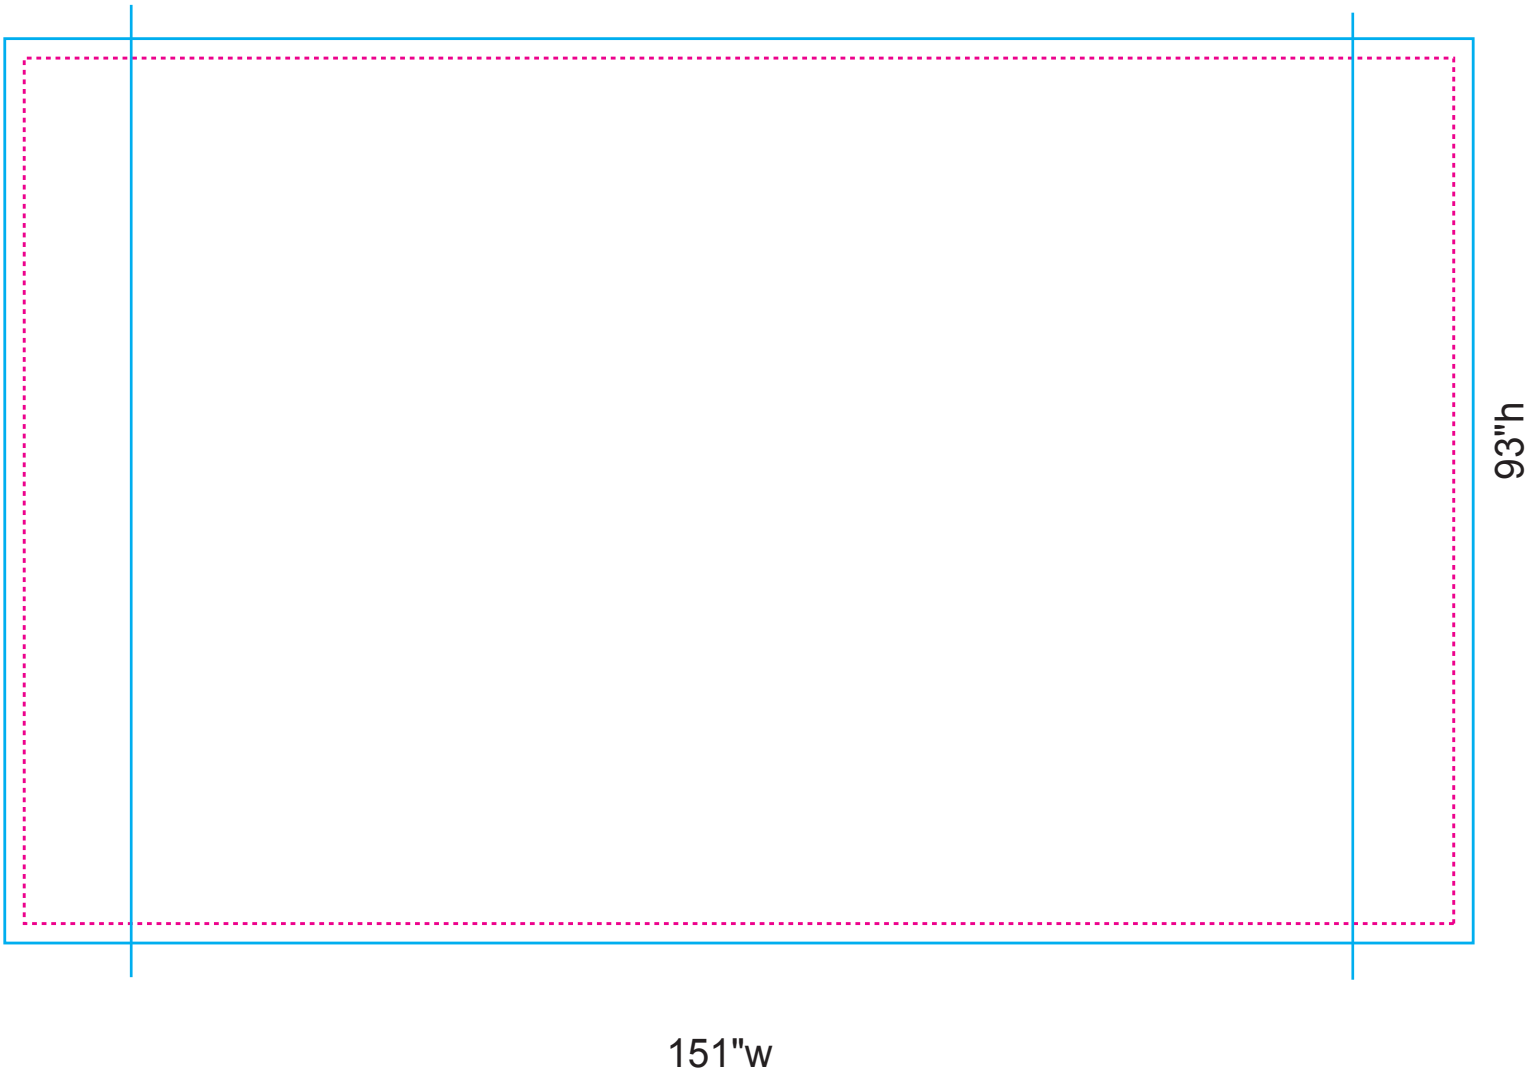

Nomadic Fabrimural (T43) With Endcaps

Final size: 151"w x 93"h

Stitching area: 147"w x 89"h