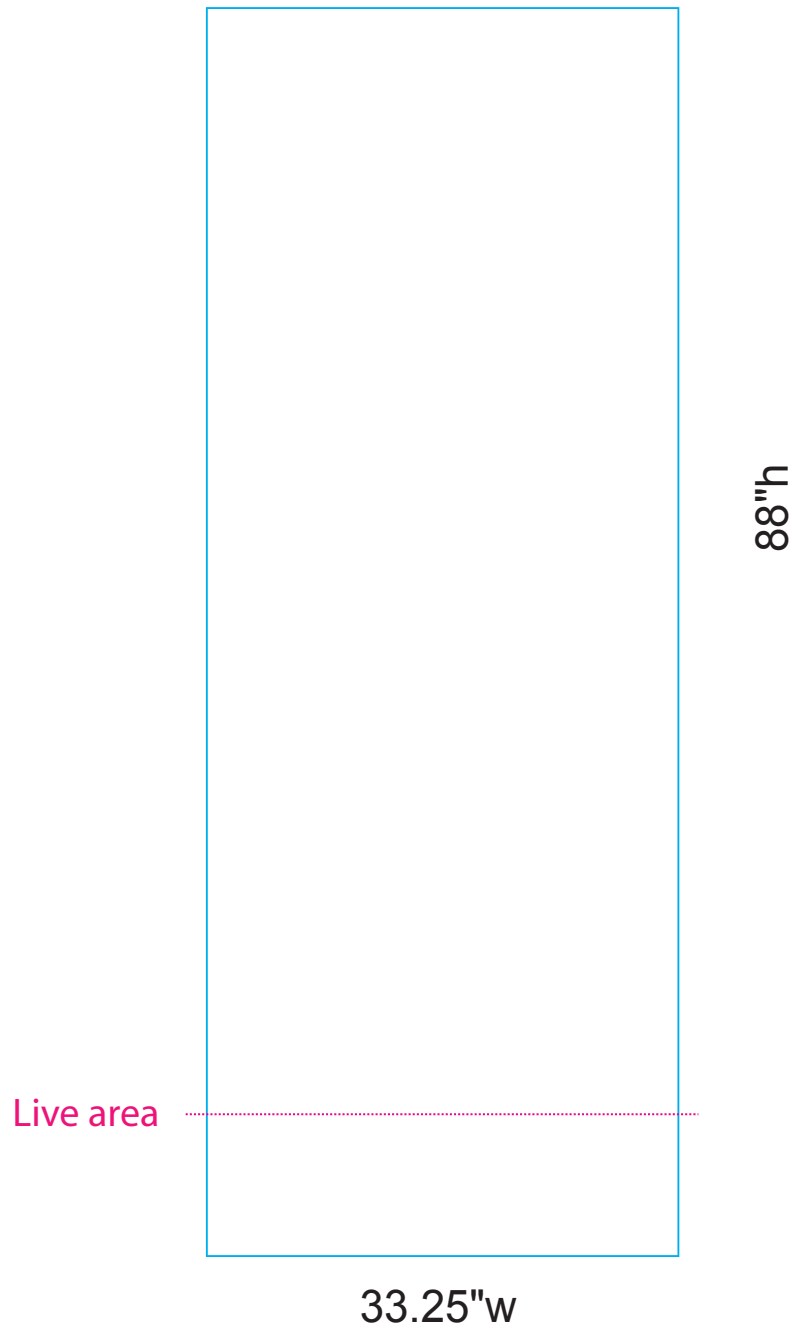

Quickscreen 2

Final size: 33.25"w x 88"h
Live area from the top: 78"h