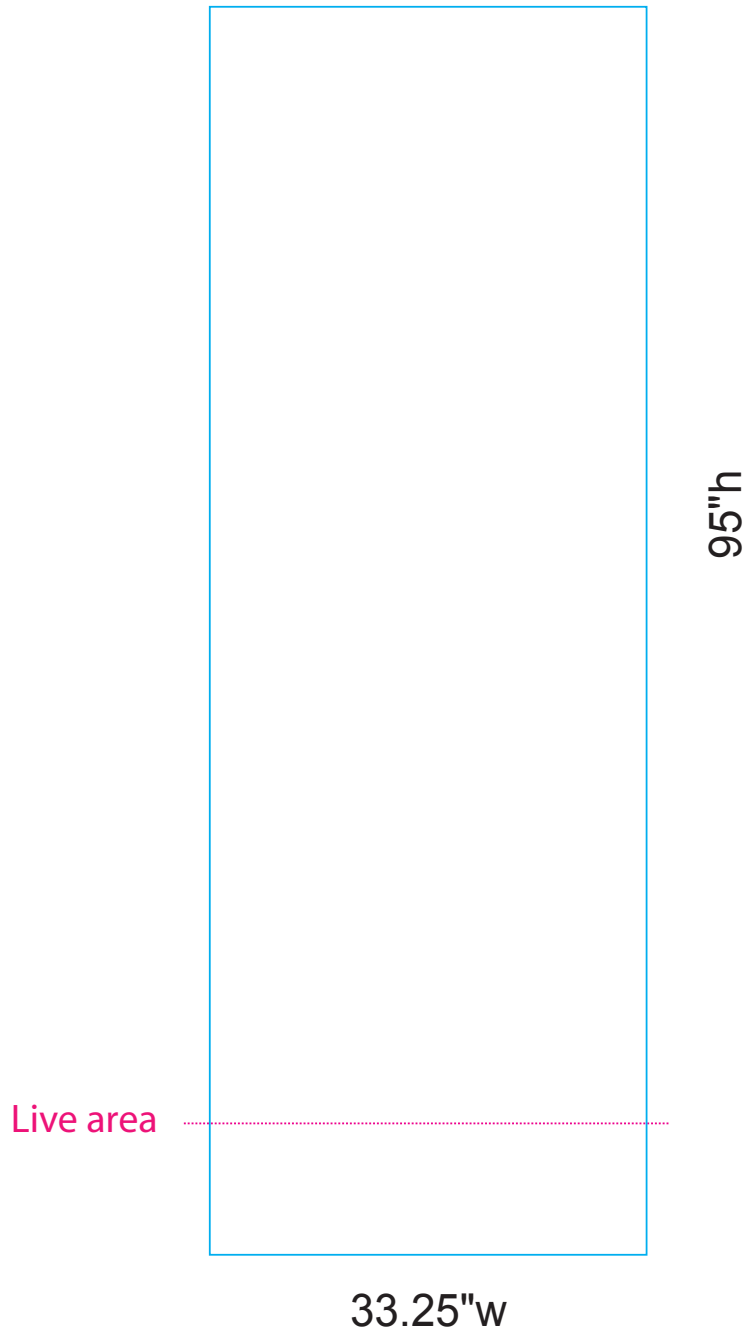

Quickscreen 2

Final size: 33.25"w x 95"h
Live area from the top: 85"h