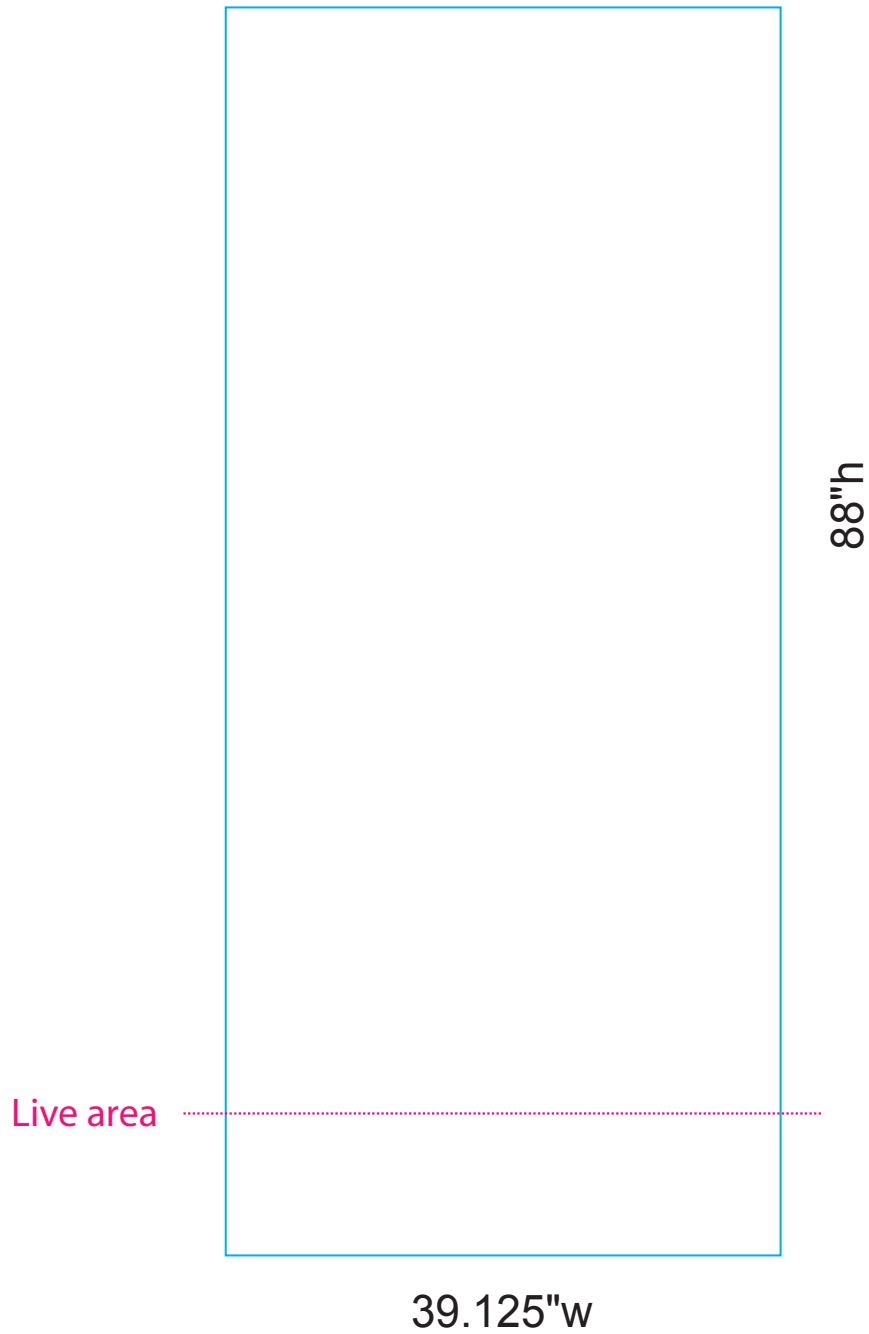

Quickscreen 2

Final size: 39.125\"w x 88\"h
Live area from the top: 78\"h