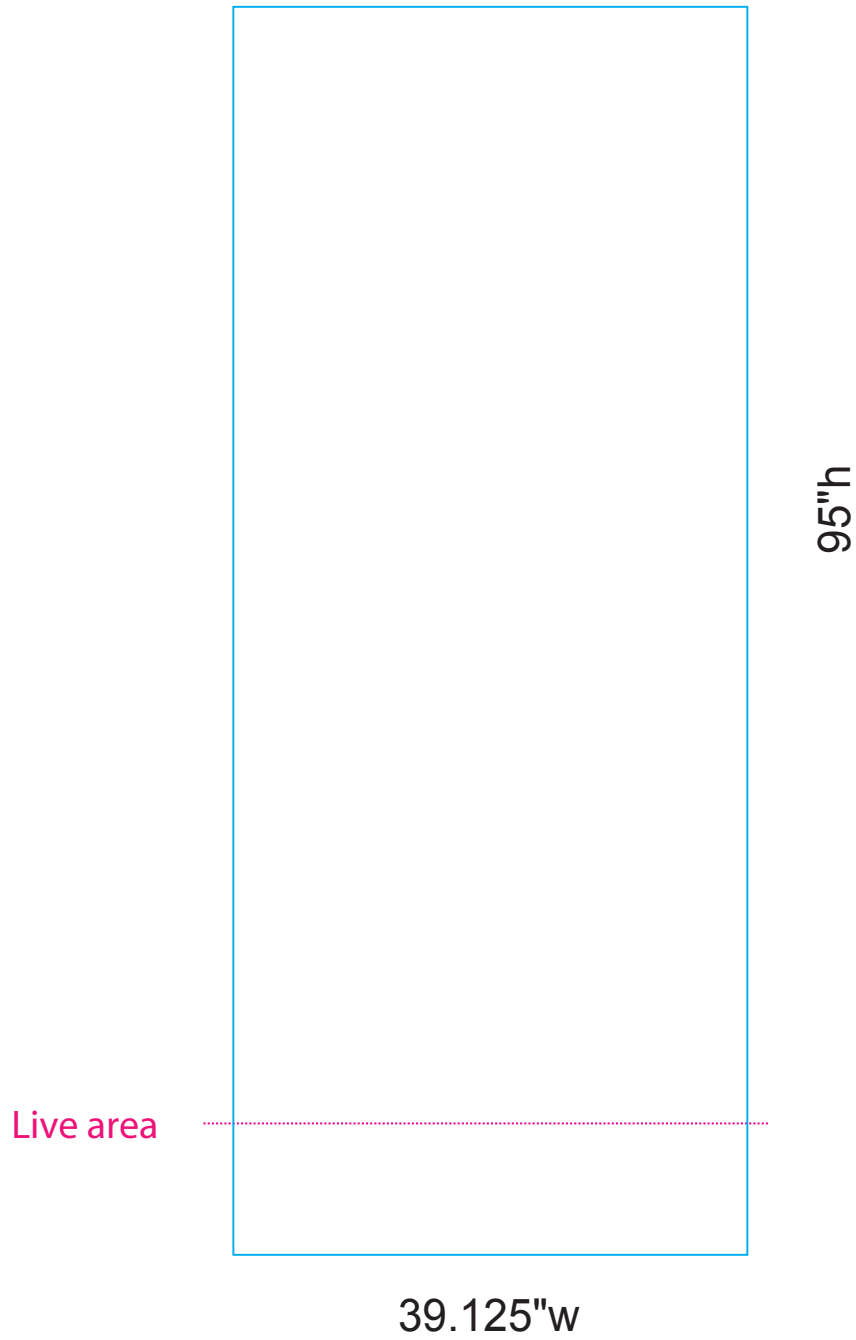

Quickscreen 2

Final size: 39.125"w x 95"h
Live area from the top: 85"h