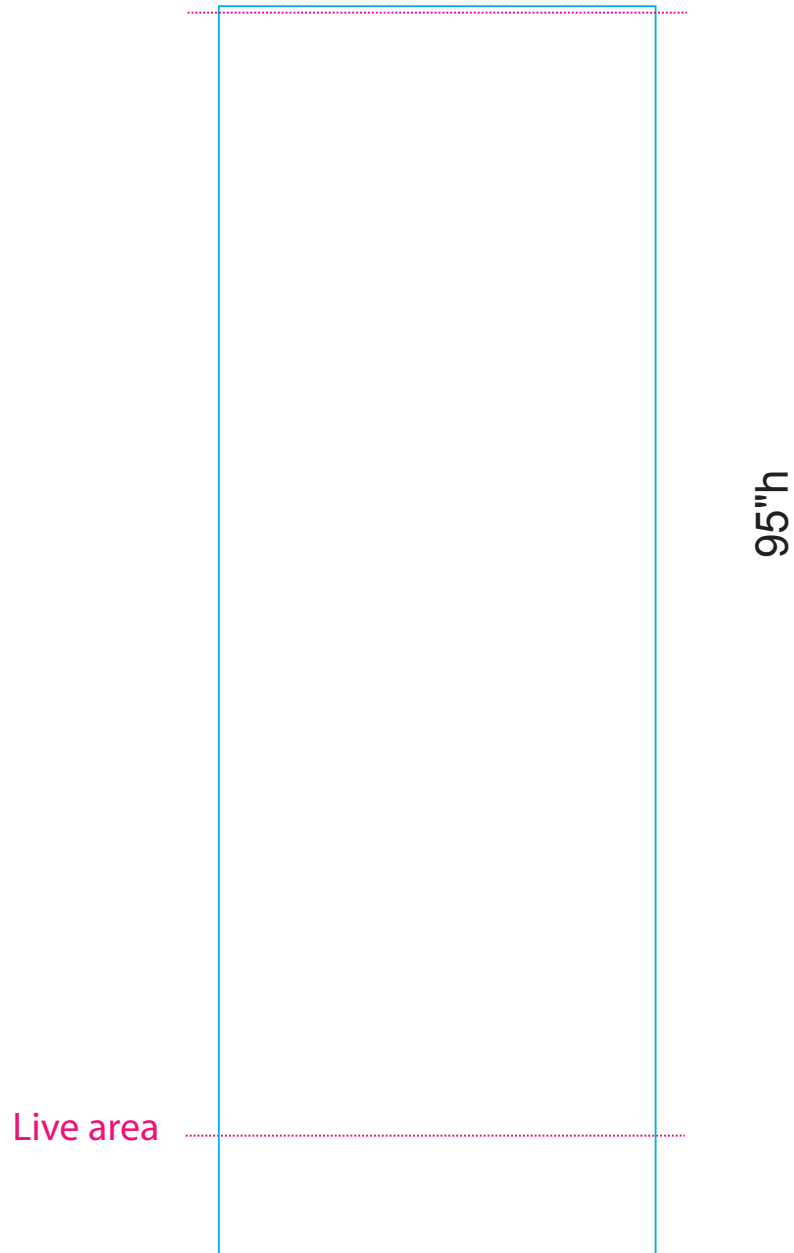

Quickscreen 3

Final size: 33.25"w x 95"h

Live area: 86" from the top

*Please note that .5" will be covered at the top by a hanger bar.