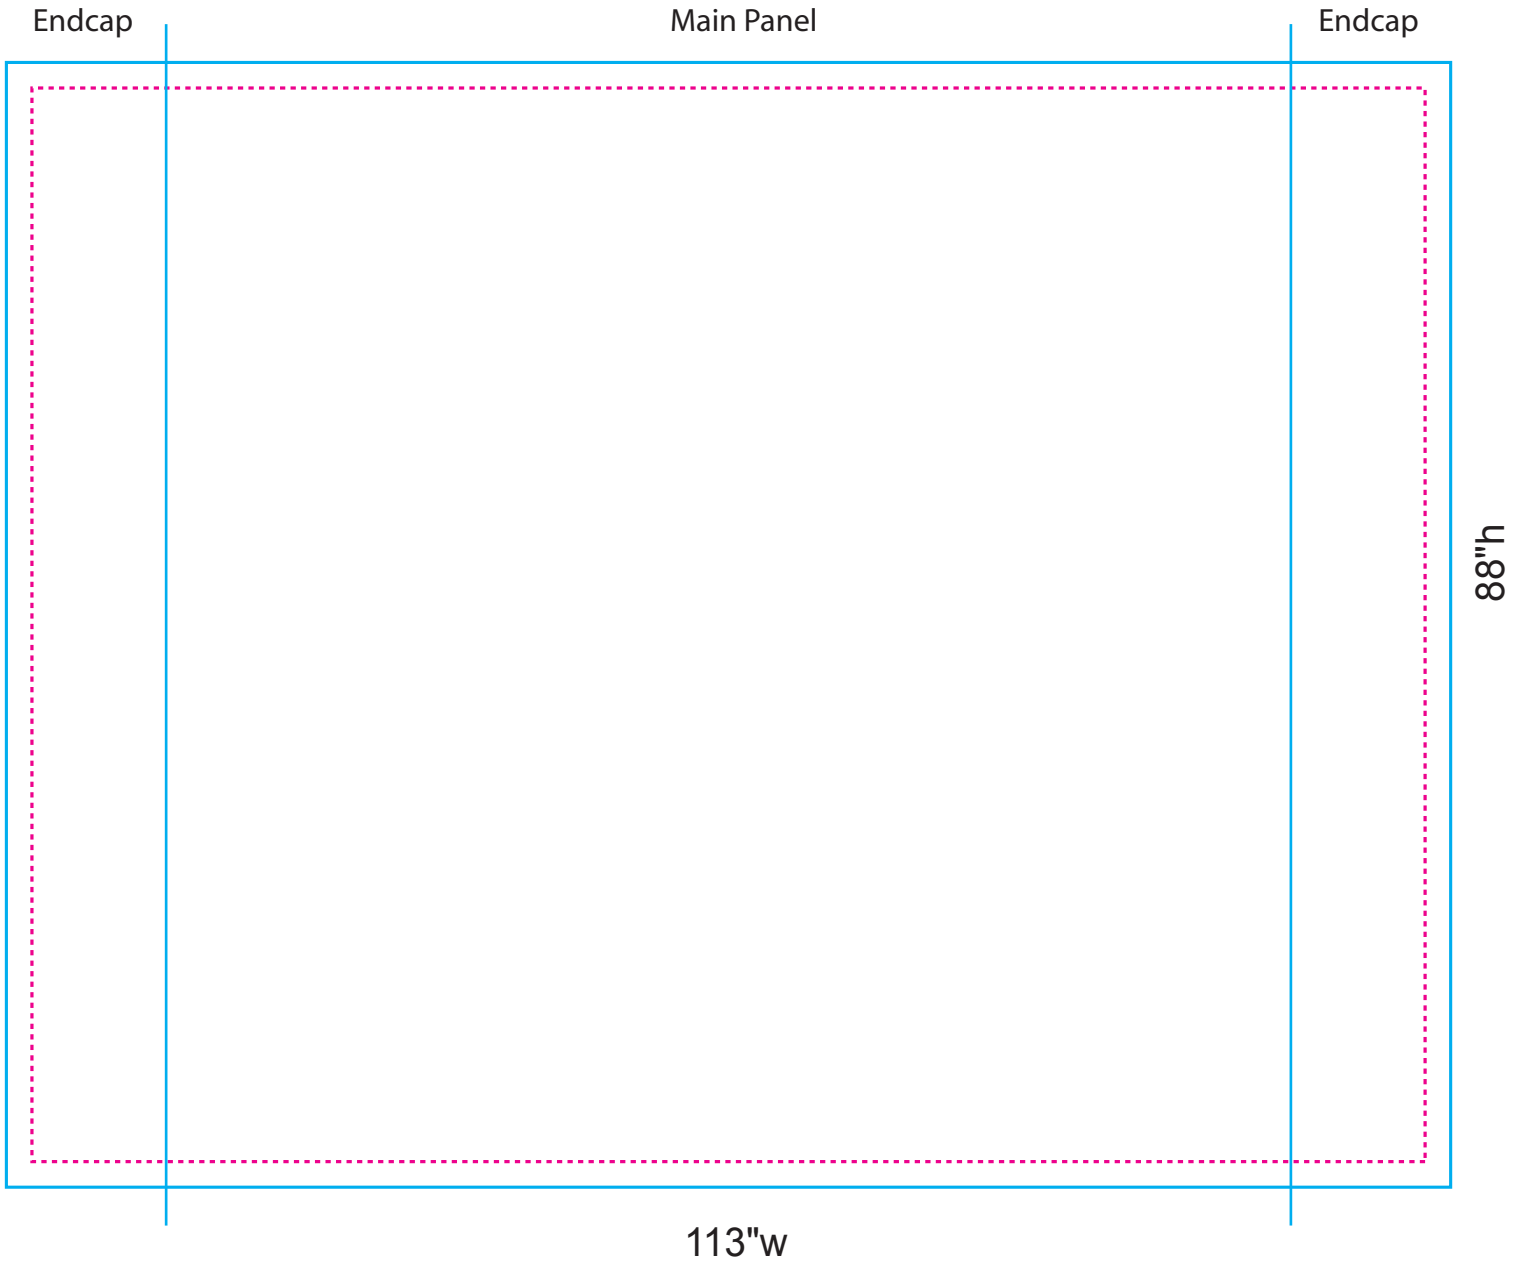

# 3x3 Straight Burst With Endcaps

Final size: 113"w x 88"h

Stitching area: 109"w x 84"h

Please make sure text and images are at least 1" away from stitching and panel break.